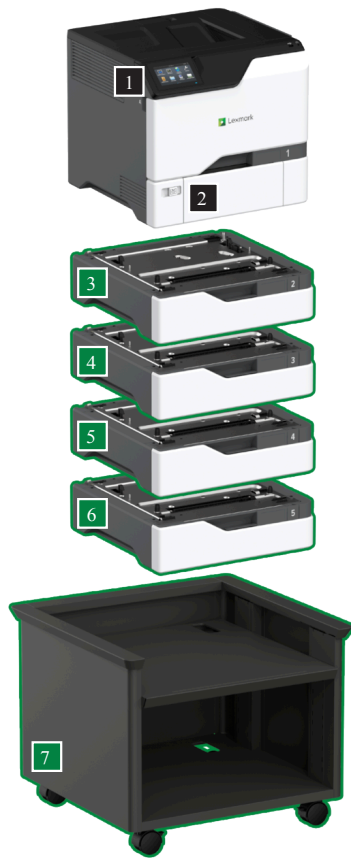

Lexmark CS737dze

All about performance and versatility

Lexmark CS737dze

The Lexmark CS737dze color printer is versatile for both traditional and specialized media to meet a variety of business requirements. Designed for customers who require mid-to-large workgroup color devices, with monthly print volumes up to 20,000 pages. Lexmark's new VariTherm™ technology offers exceptional print performance in off-standard printing such as greeting cards, pill pack labels, hazardous materials labeling and a whole range of narrow printing uses at speeds up to 52/50 ppm (letter/A4)* and 25 ppm (narrow).

Professional color for all your print jobs

- ▶ Enjoy vibrant color with standard advanced features like PANTONE® calibration and Lexmark Named Color Replacement for consistent branding and professional appearance.
- ▶ Models ship with 5000-page black and color cartridges.***
- ▶ Cartridges are also available with yields up to 22,000/12,500 pages (black/color). ***

Lexmark CS737dze

- 1 **Printer with 4.3-inch (10.9 cm) touch screen**
16.25 x 18.85 x 19.25 in.
- 2 **550-Sheet tray with 100-sheet multipurpose feeder**
Dimensions included as part of base model
- 3 **550-Sheet Tray**
4.7 x 18.23 x 19 in.
119 x 463 x 483 mm
- 4 **550-Sheet Tray**
4.7 x 18.23 x 19 in.
119 x 463 x 483 mm

- 5 **550-Sheet Tray**
4.7 x 18.23 x 19 in.
119 x 463 x 483 mm
- 6 **Adjustable Stand**
20.5 x 25.7 x 24.6 in.
521 x 653 x 625 mm
- 7 **Adjustable Stand**
20.5 x 25.7 x 24.6 in.
521 x 653 x 625 mm

- Standard
- Optional