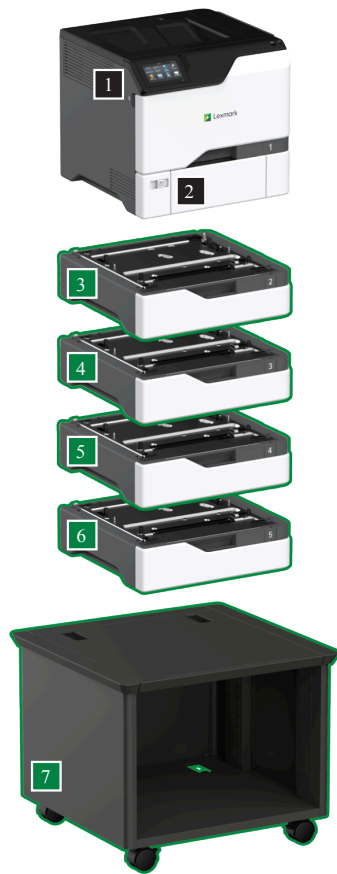

 epeat
SILVER

Lexmark CS730de

Designed for security, ease of use, and sustainability, the Lexmark CS730de delivers professional color for mid-to-large workgroups at speeds up to 42/40 (letter/A4) pages per minute*. The 4.3-inch (10.9 cm) tablet-like touchscreen makes completing your printing tasks intuitively easy. Replacement cartridges with Unison™ Toner yield up to 22,000/10,500 black/color pages** to keep you going.

*** The Trusted Platform Module (TPM) is not available in some countries.

Lexmark CS730de

- 1 **Printer with 4.3-inch (10.9 cm) touch screen**
413 x 479 x 489 mm
16.25 x 18.85 x 19.25 in.
- 2 **550-Sheet tray with 100-sheet multipurpose feeder**
Dimensions included as part of base model
- 3 **550-Sheet Tray**
119 x 463 x 483 mm
4.7 x 18.23 x 19 in.
- 4 **550-Sheet Tray**
119 x 463 x 483 mm
4.7 x 18.23 x 19 in.